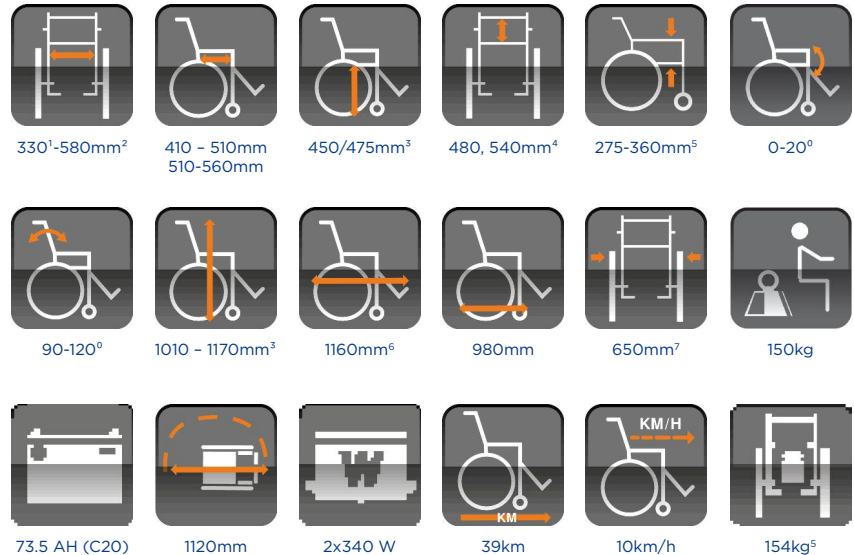

Confidence

- ▶ Interchangeable shrouds now featuring 7 modern colours, also allows for customisation to team colours.
- ▶ Quick and easy to adapt to suit any player's needs.
- ▶ Improve your game with better weight distribution and posture with Modulite seating.

1. With Inrigged armrest.
2. 50mm armrest adjustment.
3. Ground to seat plate without cushion.
4. Measured from seat plate.
5. Depending on configuration.
6. Depending on seat position.
7. Width of wheel base.