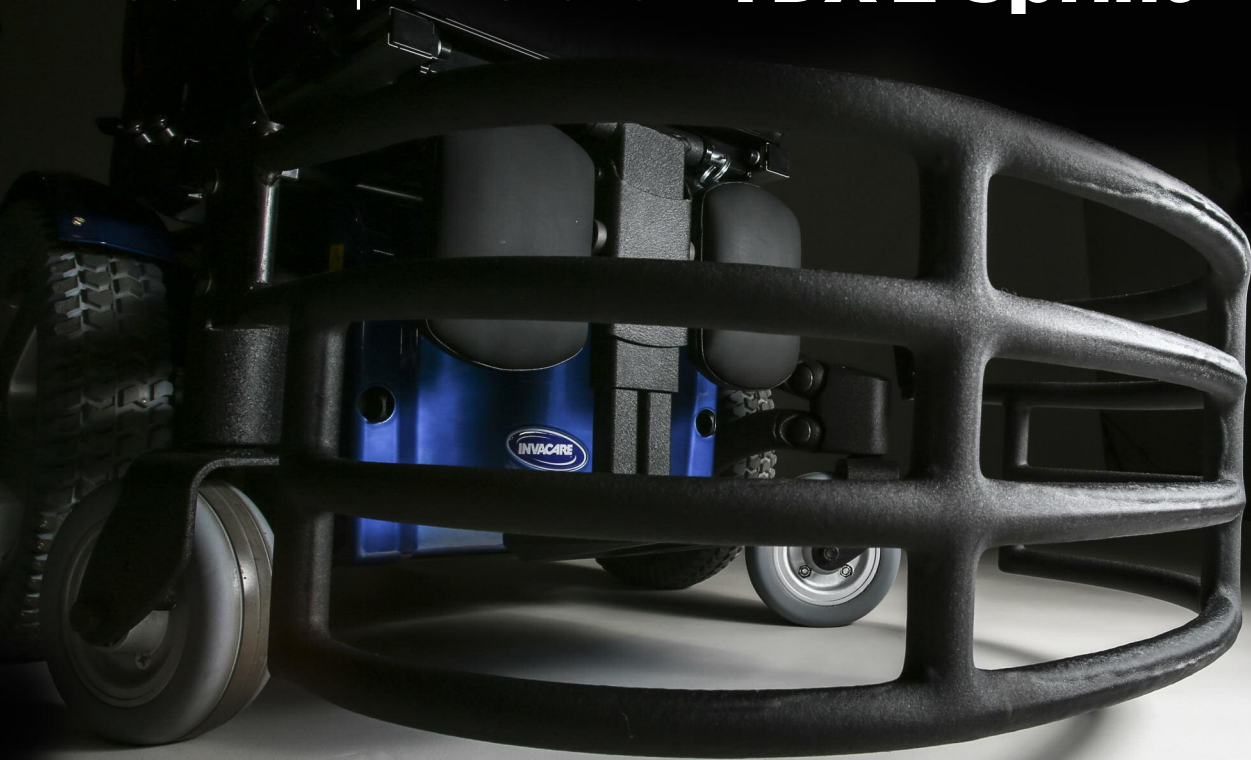

Invacare TDX[®] 2 Sprint

Are you ready to play ball?

Beat the competition and make a tactical choice with Invacare's new football powerchair **TDX[®] 2 Sprint**

TDX[®]2 Sprint

Take control of your game

Comfort

- ▶ Focus on your position with Invacare's highly adaptable **Modulite** seating system, featuring **Matrix**[®] positioning backs and cushions.

Control

- ▶ Take control of your game with the intuitive **DX2** control system.
- ▶ Strike harder with the **TDX2 Sprint** mid wheel drive football chair.

Confidence

- ▶ Interchangeable shrouds now featuring 7 modern colours, also allows for customisation to team colours.
- ▶ Quick and easy to adapt to suit any player's needs.
- ▶ Improve your game with better weight distribution and posture with Modulite seating.

Invacare® **Modulite™**

An evolution in seating designed around you

Invacare's latest product for powerchair football, draws all its features from the **TDX® SP2**, such as Invacare's patented **Surestep®** suspension technology and stability lock, which ensures all 6 wheels stay firmly on the ground. Plus it features the highly adaptable **Modulite** seating that can accommodate all shapes and sizes in one system to ensure you can give your best performance.