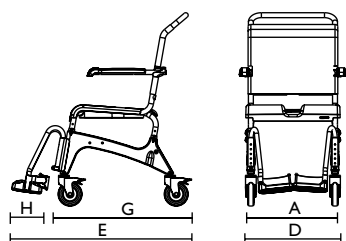

Technical data

Dimensions	Aquatec Ocean	Aquatec Ocean 24" wheels	Aquatec Ocean XL
Seat width	480 mm (A)	480 mm (A)	480 mm (A)
Seat depth	450 mm (B)	450 mm (B)	450 mm (B)
Seat Height	450 mm (B)	475 - 600 mm (C)	475 - 600 mm (C)
Total width	560 mm (D)	675 mm (D)	640 mm (D)
Total depth	900 mm (E)	1060 mm (E)	900 mm (E)
Total height	940 - 1070 mm (F)	940 - 1070 mm (F)	940 - 1070 mm (F)
Depth without footrests	700 mm (G)	855 mm (G)	700 mm (G)
Footplate depth	155 mm (H)	155 mm (H)	155 mm (H)
Height to armrests	680 - 850 mm (I)	680 - 850 mm (I)	680 - 850 mm (I)
Height, footrests to seat	255 - 495 mm (J)	255 - 495 mm (J)	255 - 495 mm (J)
Height, ground to lower seat edge:			
with holder for commode pan	390 - 520 mm (K)	390 - 520 mm (K)	390 - 520 mm (K)
without holder for commode pan	410 - 540 mm (K)	410 - 540 mm (K)	410 - 540 mm (K)
Height, seat to armrest	210 / 250 mm (L)	210 / 250 mm (L)	210 / 250 mm (L)
Width between the armrests	460 mm (M)	460 mm (M)	540 mm (M)
Width, cut out in seat plate	205 mm	205 mm	205 mm
Depth, cut out in seat plate	320 mm	320 mm	320 mm
Graduation, height adjustment	25 mm	25 mm	25 mm
Ø Castors	5" (127 mm)	5" (127 mm)	5" (127 mm)
Ø Drive wheels	-	24" (610 mm)	-
Width between the 24" wheels	-	540 mm (N)	-
More info			
Weight	14.5 kg	19.5 kg	14.5 kg
Load capacity	150 kg (23 stone)	150 kg (23 stone)	180 kg (28 Stone)
Colour	White	White	White
Warranty	3 years	3 years	3 years

Ocean with castors