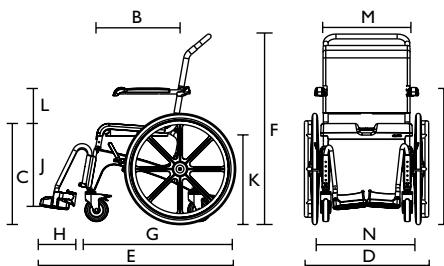

Ocean with 24" wheels