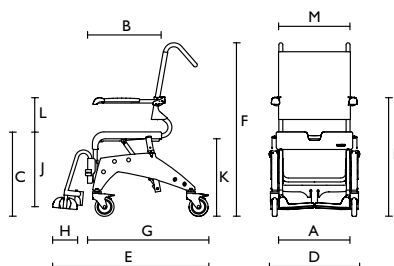

Technical data

Dimensions	Aquatec Ocean Vip with tilt	Aquatec Ocean Vip XL with tilt	Aquatec Ocean Dual Vip with tilt & recline
Seat width	500 mm (A)	500 mm (A)	500 mm (A)
Seat depth	450 mm (B)	450 mm (B)	450 mm (B)
Seat height	510 - 610 mm (C)	510 - 610 mm (C)	510 - 610 mm (C)
Total width	595 mm (D)	625 mm (D)	625 mm (D)
Total depth	1060 mm (E)	1060 mm (E)	1060 mm (E)
Total height without adjustable headrest	1085 - 1185 mm (F)	1085 - 1185 mm (F)	1085 - 1185 mm (F)
Depth without footrests	845 mm (G)	845 mm (G)	845 mm (G)
Footplate depth	160 mm (H)	160 mm (H)	160 mm (H)
Height to armrest	720 - 860 mm (I)	720 - 860 mm (I)	720 - 860 mm (I)
Height, footrests to seat	345 - 465 mm (J)	345 - 465 mm (J)	345 - 465 mm (J)
Height, ground to lower seat edge: with holder for toilet pan	420 - 520 mm (K)	420 - 520 mm (K)	420 - 520 mm (K)
without holder for toilet pan	440 - 540 mm (K)	440 - 540 mm (K)	440 - 540 mm (K)
Height, seat to armrest	215 / 245 mm (L)	215 / 245 mm (L)	215 / 245 mm (L)
Width between the armrests	475 mm (M)	555 mm (M)	475 mm (M)
Width, cut out in seat plate	205 mm	205 mm	205 mm
Depth, cut out in seat plate	320 mm	320 mm	320 mm
Tilt angle seat	0° - 35°	0° - 35°	0° - 35°
Tilt angle back	-	-	10° - 50°
Graduation, height adjustment	50 mm	50 mm	50 mm
Ø Castors	5" (127 mm)	5" (127 mm)	5" (127 mm)
More info			
Weight	23.5 kg	23.5 kg	28.3 kg
Load capacity	150 kg (23 stone)	150 kg (23 stone)	150 kg (23 stone)
Colour	White	White	White
Warranty	3 years	3 years	3 years

Ocean Vip / Vip XL / Dual Vip