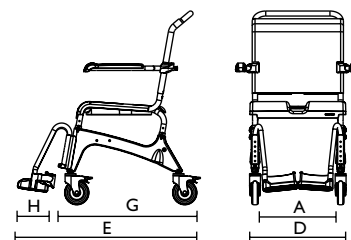

Technical data

Dimensions	Aquatec Ocean	Aquatec Ocean 24" wheels	Aquatec Ocean XL
Seat width	480 mm (A)	480 mm (A)	480 mm (A)
Seat depth	450 mm (B)	450 mm (B)	450 mm (B)
Seat Height	450 mm (B)	475 - 600 mm (C)	475 - 600 mm (C)
Total width	560 mm (D)	675 mm (D)	640 mm (D)
Total depth	900 mm (E)	1060 mm (E)	900 mm (E)
Total height	940 - 1070 mm (F)	940 - 1070 mm (F)	940 - 1070 mm (F)
Depth without footrests	700 mm (G)	855 mm (G)	700 mm (G)
Footplate depth	155 mm (H)	155 mm (H)	155 mm (H)
Height to armrests	680 - 850 mm (I)	680 - 850 mm (I)	680 - 850 mm (I)
Height, footrests to seat	255 - 495 mm (J)	255 - 495 mm (J)	255 - 495 mm (J)
Height, ground to lower seat edge:			
with holder for commode pan	390 - 520 mm (K)	390 - 520 mm (K)	390 - 520 mm (K)
without holder for commode pan	410 - 540 mm (K)	410 - 540 mm (K)	410 - 540 mm (K)
Height, seat to armrest	210 / 250 mm (L)	210 / 250 mm (L)	210 / 250 mm (L)
Width between the armrests	460 mm (M)	460 mm (M)	540 mm (M)
Width, cut out in seat plate	205 mm	205 mm	205 mm
Depth, cut out in seat plate	320 mm	320 mm	320 mm
Graduation, height adjustment	25 mm	25 mm	25 mm
Ø Castors	5" (127 mm)	5" (127 mm)	5" (127 mm)
Ø Drive wheels	-	24" (610 mm)	-
Width between the 24" wheels	-	540 mm (N)	-
More info			
Weight	14.5 kg	19.5 kg	14.5 kg
Load capacity	150 kg (23 stone)	150 kg (23 stone)	180 kg (28 Stone)
Colour	White	White	White
Warranty	3 years	3 years	3 years

Ocean XL